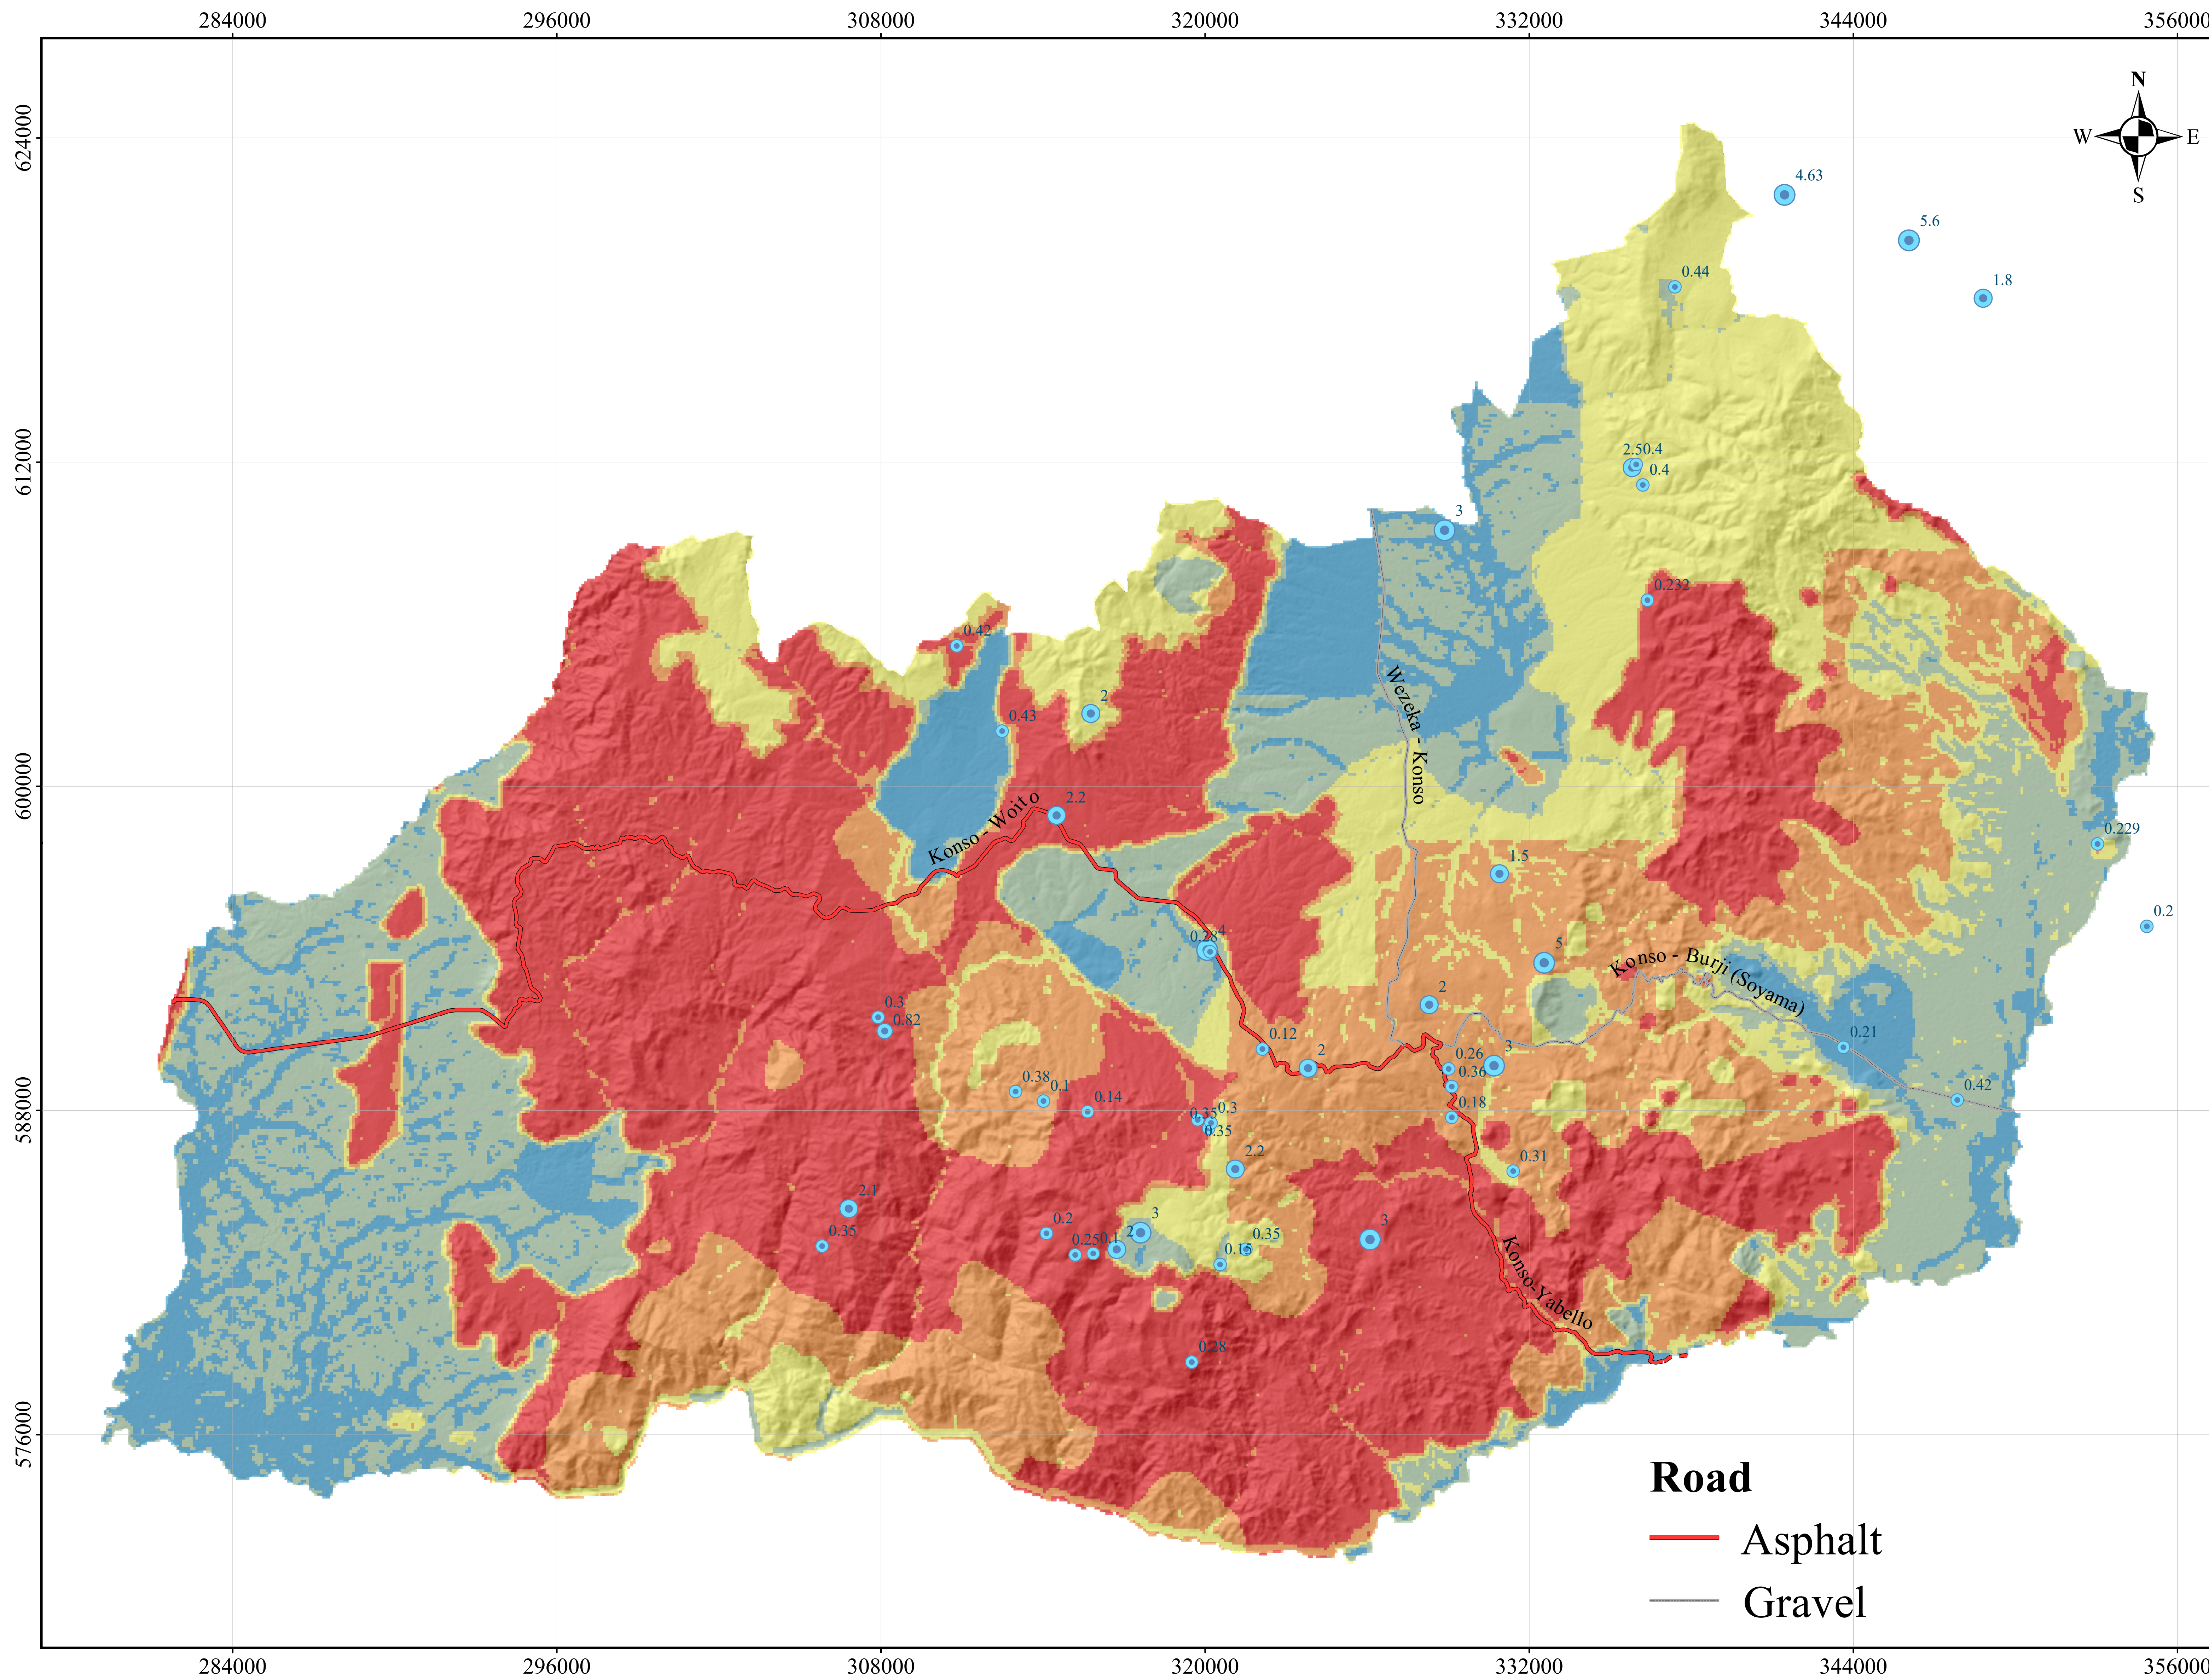

Map of Groundwater Potential Zones for Konso Woreda

Groundwater Potential Zones

Borehole yield (l/s)