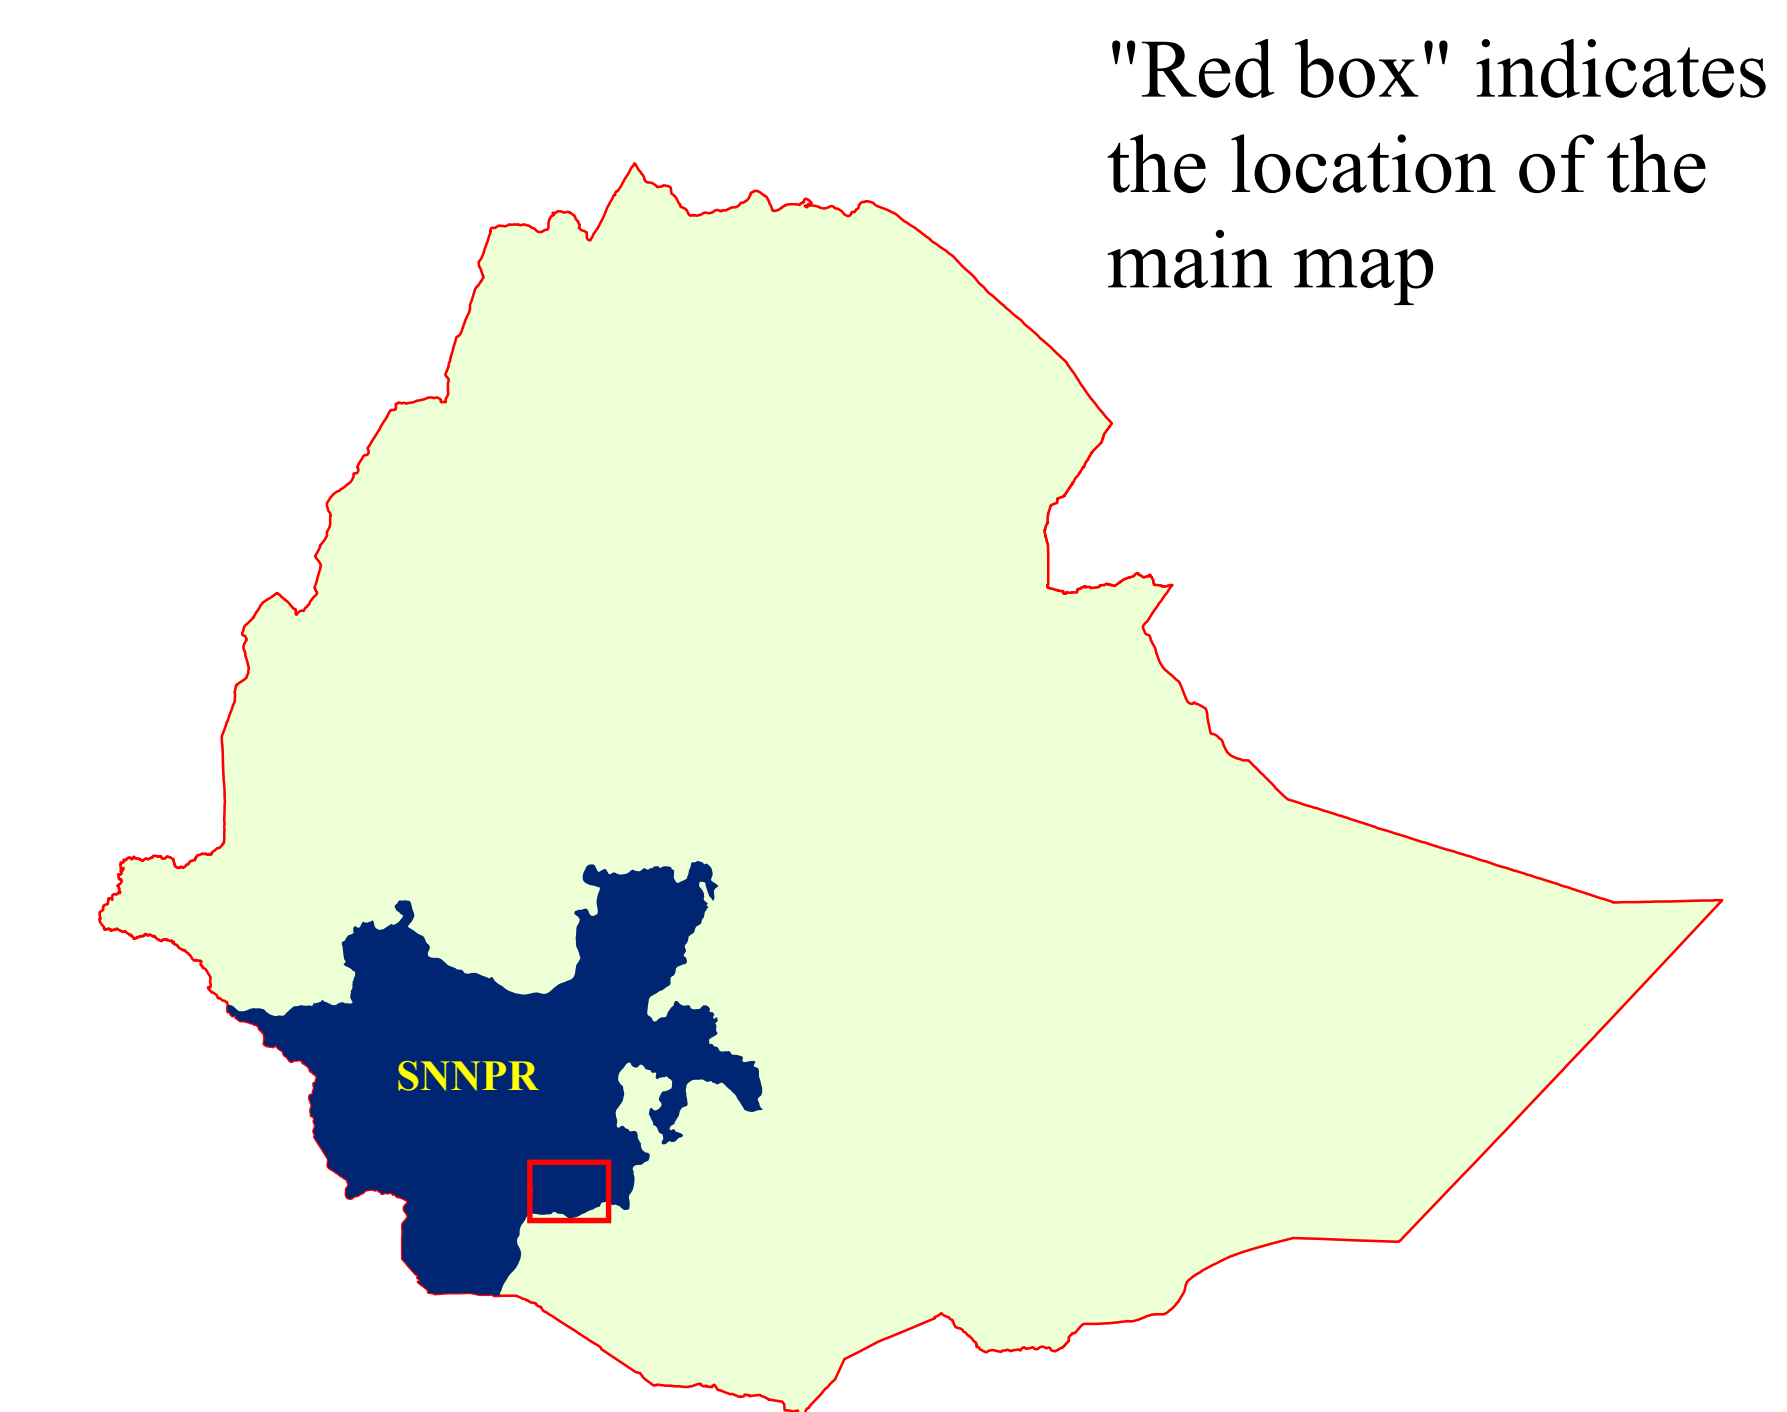

Map of Groundwater Potential Zones for Konso Woreda

Groundwater Potential Zones

Borehole yield (l/s)